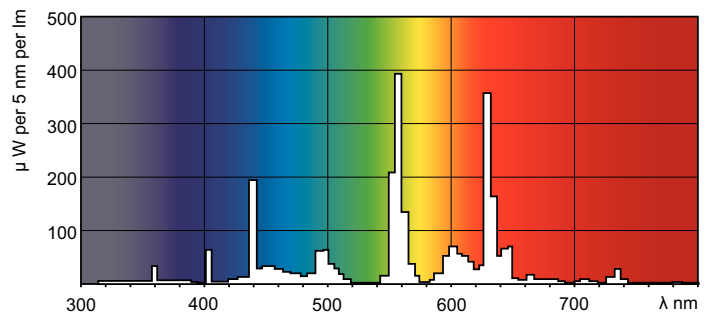

MASTER TL-D Super 80

MASTER TL-D Super 80 36W/840 1SL/25

The MASTER TL-D Super 80 lamp offers more lumens per watt and better color rendering than TL-D standard colors. Furthermore, it has a lower mercury content. The lamp can be operated in existing TL-D luminaires.

Product data

General Information	
Cap-Base	G13 [Medium Bi-Pin Fluorescent]
Life To 10% Failures (Nom)	12000 h
Life to 50% Failures (Nom)	15000 h
Life to 50% Failures Preheat (Nom)	20000 h
LSF 2000 h Rated	99 %
LSF 4000 h Rated	99 %
LSF 6000 h Rated	99 %
LSF 8000 h Rated	99 %
LSF 12000 h Rated	89 %
LSF 16000 h Rated	33 %
LSF 20000 h Rated	2 %
Light Technical	
Color Code	840 [CCT of 4000K]
Luminous Flux (Nom)	3350 lm
Luminous Flux (Rated) (Nom)	3350 lm
Color Designation	Cool White (CW)
Correlated Color Temperature (Nom)	4000 K
Luminous Efficacy (rated) (Nom)	93 lm/W
Color Rendering Index (Nom)	>80

TL-D 36W/840

Photometric data

LDPB_TL-D8_840_0001-Spectral power distribution B/W

LDPO_TL-D8_840_0001-Spectral power distribution Colour

MASTER TL-D Super 80

Lifetime

LDLE_TL-D8_0001-Life expectancy diagram