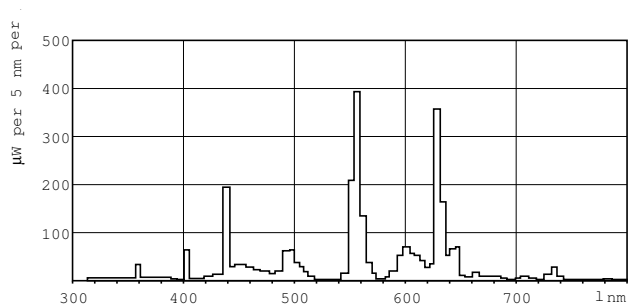

MASTER TL-D Super 80

MASTER TL-D Super 80 36W/840 1SL/25

The MASTER TL-D Super 80 lamp offers more lumens per watt and better color rendering than TL-D standard colors. Furthermore, it has a lower mercury content. The lamp can be operated in existing TL-D luminaires.

Numerator - Quantity Per Pack	1
Numerator - Packs per outer box	25
Material Nr. (12NC)	927921084023
Net Weight (Piece)	135.000 g
ILCOS Code	FD-36/40/1B-E-G13

Dimensional drawing

Product	D (max)	A (max)	B (max)	B (min)	C (max)
MASTER TL-D Super 80 36W/840 1SL/25	28 mm	1199.4 mm	1206.5 mm	1204.1 mm	1213.6 mm

TL-D 36W/840

Photometric data

LDPB_TL-D8_840_0001-Spectral power distribution B/W

LDPO_TL-D8_840_0001-Spectral power distribution Colour

MASTER TL-D Super 80

Lifetime

LDLE_TL-D8_0001-Life expectancy diagram